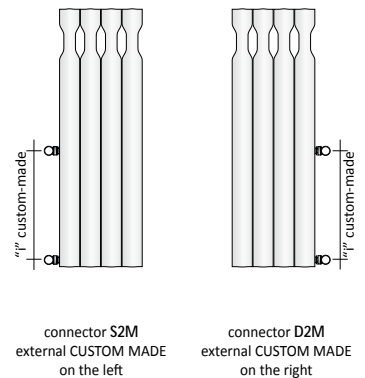

CUSTOM MADE connectors on request: €

connector S2M external CUSTOM MADE on the left
connector D2M external CUSTOM MADE on the right

Connectors on request: €