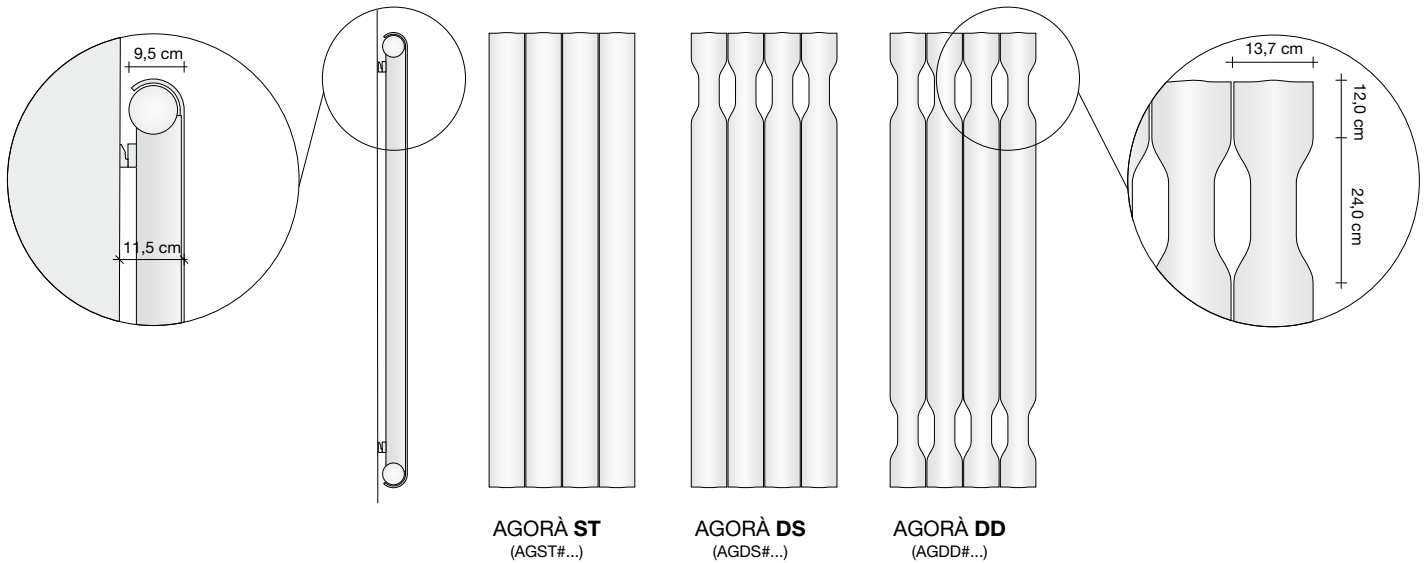

ORDER EXAMPLE To correctly order this model follow the example specified below:

PRODUCT

AGST#180004 Article code composed of Model, Height (180) and Number of elements (004)
R05 Connector code found in the table here below
ST Standard Support code found in the table here below
9010 Colour code found in the TUBES COLOUR CHART
R12 Connection code that defines the type of union for copper pipes or multi-layer pipes found herein at page 276

AGST#180004 R05 ST 9010 R12

ACCESSORIES

Cod. GVR One way Remote Valve Assembly, CHROME finish
Cod. GVRC#* One way Remote Valve Assembly, COLOUR finish*
* Specify the color code, e.g.: 9010, after checking the Tubes Colour Chart

AGORÀ ST
(AGST#...)

AGORÀ DS
(AGDS#...)

AGORÀ DD
(AGDD#...)

REAR CONNECTORS

They enable connection to the system via Remote Valve Assembly (GVR) which are supplied as an accessory. This type of connectors must be specified when placing the order, they are supplied WITHOUT an additional price charge

EXTERNAL CONNECTORS – standard type

They enable connection to the system via Standard Valve and Lockshield which are supplied as an accessory. This type of connectors must be specified when placing the order, they are supplied WITH an additional price charge of