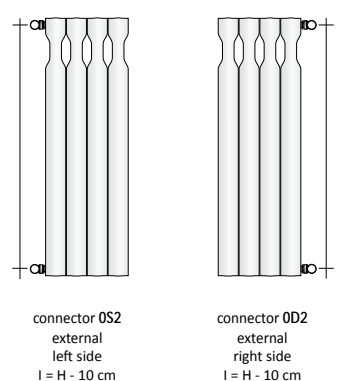

### CUSTOM MADE connectors on request: €

connector B2M external CUSTOM MADE  
Specify "i" and "d"  
i min.=5 cm d min.=4 cm

### CUSTOM MADE connectors on request: €

connector S2M external CUSTOM MADE on the left  
connector D2M external CUSTOM MADE on the right

### Connectors on request: €

connector OS2 external left side l = H - 10 cm  
connector OD2 external right side l = H - 10 cm