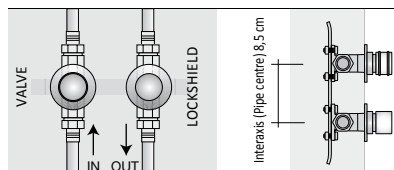

REMOTE VALVE ASSEMBLY

Valve and Lockshield assembly for remote connection (GVR), can be installed up to a maximum distance of 6 metres from the radiator.

Connection of Remote Valve Assembly (GVR) to water system

Code		Description	Finishes	Price (€)
GVR#		RECESSED valve and lockshield assembly for remote connection	CHROME	
GVRC#		RECESSED valve and lockshield assembly for remote connection	COLOUR