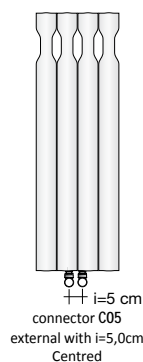

Connectors on request: €

connector C05 external with i=5,0 cm Centred