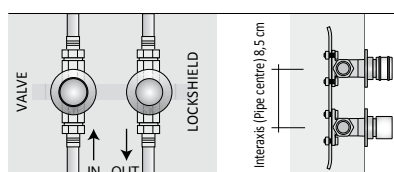

## AGORÀ ST (Without Decoration)

Height		160			180			190			200			210			220					
N° elements	Width (cm)	Watts ΔT 50°C	Watts ΔT 30°C	Price (€)	Watts ΔT 50°C	Watts ΔT 30°C	Price (€)	Watts ΔT 50°C	Watts ΔT 30°C	Price (€)	Watts ΔT 50°C	Watts ΔT 30°C	Price (€)	Watts ΔT 50°C	Watts ΔT 30°C	Price (€)	Watts ΔT 50°C	Watts ΔT 30°C	Price (€)			
3	41,7	1091	541		1204	598		1258	625		1311	652		1363	679		1413	704				
4	55,7	1454	721		1605	797		1678	834		1748	869		1817	905		1885	939				
5	69,7	1818	901		2006	996		2097	1042		2185	1087		2272	1131		2356	1174				
6	83,7	2181	1081		2407	1195		2516	1250		2622	1304										

### REMOTE VALVE ASSEMBLY

Valve and Lockshield assembly for remote connection (GVR), can be installed up to a maximum distance of 6 metres from the radiator.

Connection of Remote Valve Assembly (GVR) to water system