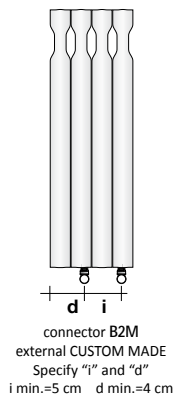

### REAR CONNECTORS

They enable connection to the system via Remote Valve Assembly (GVR) which are supplied as an accessory. This type of connectors must be specified when placing the order, they are supplied WITHOUT an additional price charge

### CUSTOM MADE connectors on request: €

connector B2M external CUSTOM MADE  
Specify "i" and "d"  
i min.=5 cm d min.=4 cm

### Connectors on request: €

connector OS2 external left side l = H - 10 cm  
connector OD2 external right side l = H - 10 cm

Height		80			90			100			140			160			180			190		
N° elements	Width (cm)	Watts ΔT 50°C	Watts ΔT 30°C	Price (€)	Watts ΔT 50°C	Watts ΔT 30°C	Price (€)	Watts ΔT 50°C	Watts ΔT 30°C	Price (€)	Watts ΔT 50°C	Watts ΔT 30°C	Price (€)	Watts ΔT 50°C	Watts ΔT 30°C	Price (€)	Watts ΔT 50°C	Watts ΔT 30°C	Price (€)	Watts ΔT 50°C	Watts ΔT 30°C	Price (€)
3	41,7	585	297		653	330		719	362		972	484		1091	541		1204	598		1258	625	
4	55,7	780	396		870	440		959	483		1296	646		1454	721		1605	797		1678	834	
5	69,7	975	495		1088	550		1199	603		1621	808		1818	901		2006	996		2097	1042	
6	83,7	1170	594		1306	660		1439	724		1945	969		2181	1081		2407	1195		2516	1250	
7	97,7	1365	693																			
8	111,7	1560	792																			
9	125,7	1755	891																			
10	139,7	1950	990																			
11	153,7	2145	1089																			
12	167,7	2340	1188																			
13	181,7	2535	1288																			