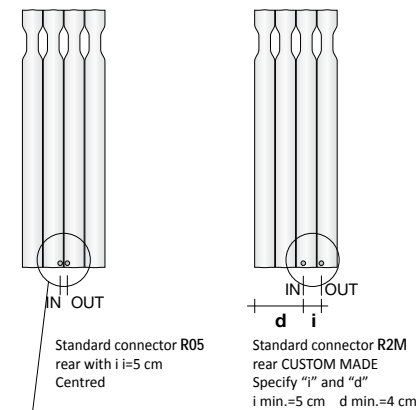

Connection of radiator to the Remote Valve Assembly (GVR)