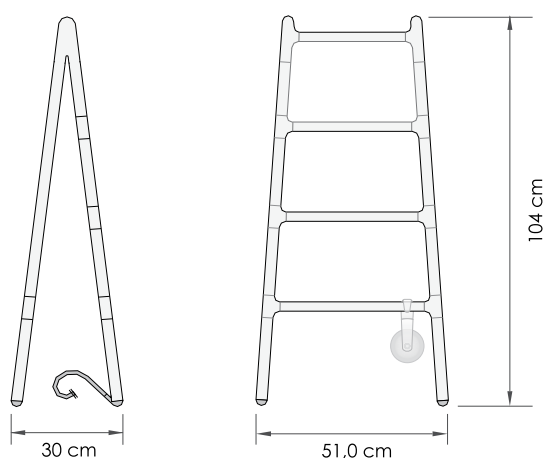

SCALETTA FREESTANDING 150W

PRODUCT

SCF4#100...
104,00
51,00
30,00
1,5 mt
9010

SCF4#100...

Article code found in the prices table here below
Height (H)
Width (L)
Standard depth (S)
El. cord length*
Colour code to be checked in the Tubes Colour Chart

ACCESSORIES

ZASCF4#LBC

Storage shelf 36,8x26,1x1,5
Matt White painted finish
*Thermostat REGMEN available soon

Code	Electric resistor Watts	Category C0 RAL 9010 (€)	Category C1/C2 (€)	Category C3 (€)
SCF4#100...	150			

The price of Scaletta includes the pulley which houses the electric cord.

SCALETTA accessories

Code	Description	Finishes	Price (€)
ZASCF4#LBC	Storage shelf 36,8x26,1x1,5	matt White painted	

The standard colour category comprises the following finishes: 9010 Glossy White - NELC Glossy Black - 5014 Dove Blue - 7042 Traffic Grey - 1016 Glossy Sulphur Yellow. For all other colours available to order, please consult the Colour Chart or the official Tubes Colour Chart. *GRCR Chrome Grey NOT available. The side of the Scaletta Freestanding that heats is the front with four steps.

The electric cord for connection attached to a two-pin EUROPLUG and the pulley which houses the cord are in RAL 7001 Silver Grey.

SCALETTA 140 250W - SCALETTA 185 300W

PRODUCT

SCM5#...
139 - 187
48 - 51
23
1,5 mt
9010