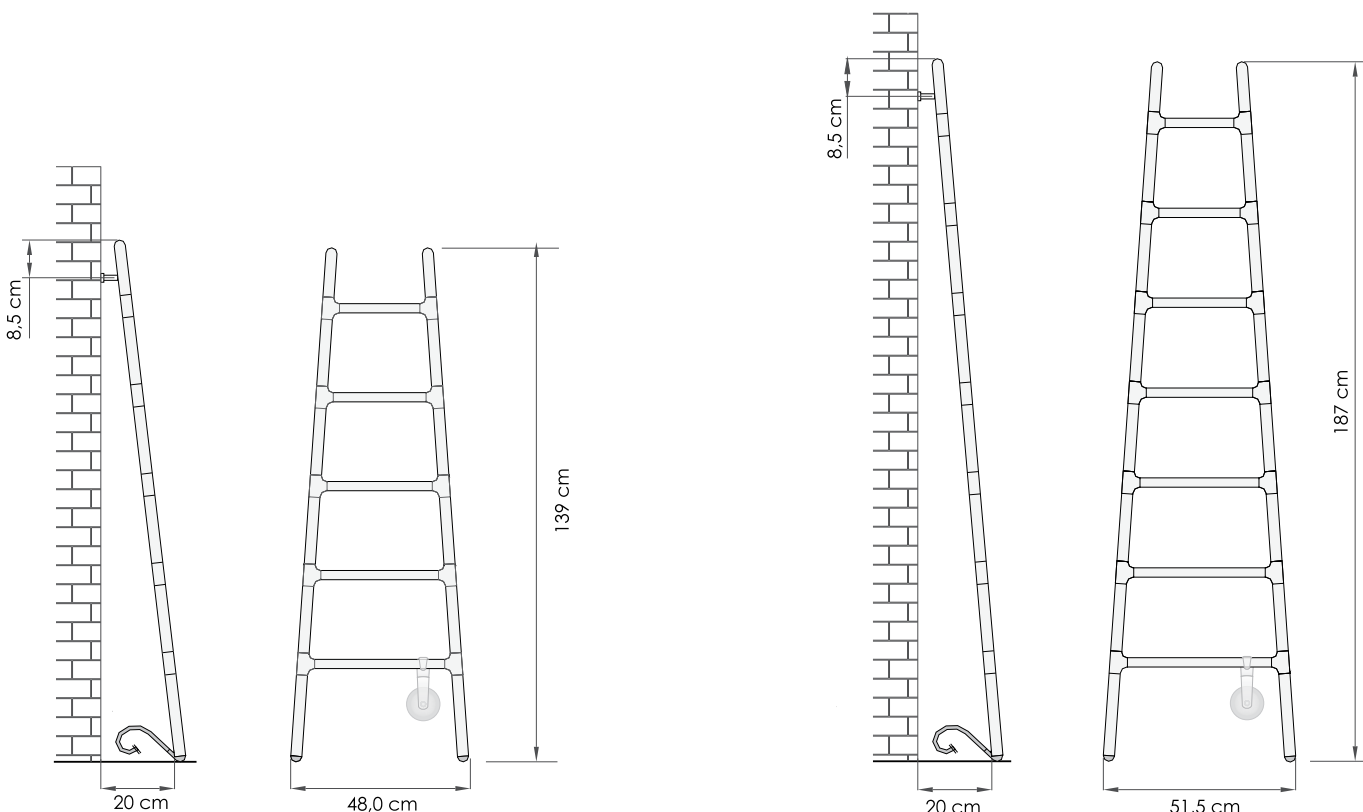

SCALETTA FREESTANDING 150W

PRODUCT

SCF4#100...
104,00
51,00
30,00
1,5 mt
9010

SCF4#100...

Article code found in the prices table here below
Height (H)
Width (L)
Standard depth (S)
El. cord length*
Colour code to be checked in the Tubes Colour Chart

The price of Scaletta includes the pulley which houses the electric cord.

SCALETTA accessories

Code	Description	Finishes	Price (€)
ZASCF4#LBC	Storage shelf 36,8x26,1x1,5	matt White painted	

The standard colour category comprises the following finishes: 9010 Glossy White - NELC Glossy Black - 5014 Dove Blue - 7042 Traffic Grey - 1016 Glossy Sulphur Yellow. For all other colours available to order, please consult the Colour Chart or the official Tubes Colour Chart. *GRCR Chrome Grey NOT available. The side of the Scaletta Freestanding that heats is the front with four steps.

The electric cord for connection attached to a two-pin EUROPLUG and the pulley which houses the cord are in RAL 7001 Silver Grey.

SCALETTA 140 250W - SCALETTA 185 300W

PRODUCT

SCM5#...
139 - 187
48 - 51
23
1,5 mt
9010

SCM5#140... - SCM7#185...

Article code found in the prices table here below
Height (H)
Width (L)
Standard depth (S)
El. cord length*
Colour code to be checked in the Tubes Colour Chart

ACCESSORIES

*Thermostat REGMEN available soon