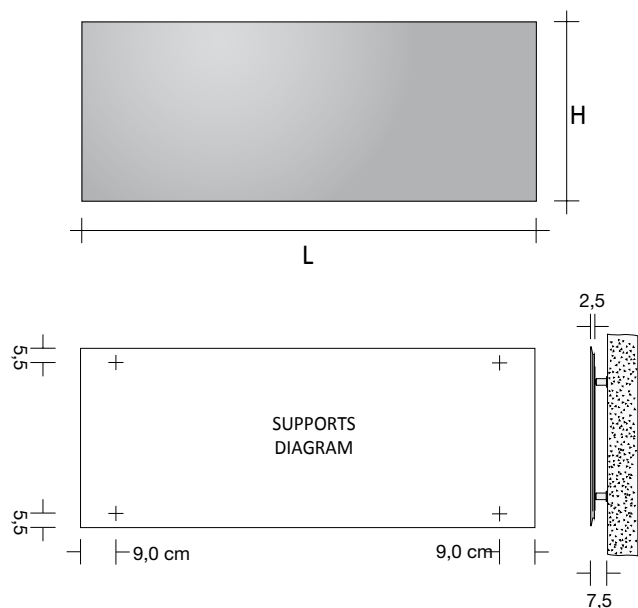

ORDER EXAMPLE To correctly order this model follow the example specified below:

PRODUCT	SQO#ELE180056 9010
SQO#ELE180056	Article code found in the prices table here below
9010	Colour code to be checked in the Tubes Colour Chart
ACCESSORIES	
ZRF004	Kit with WALL type room thermostat (radio frequency)
ZRF007	Kit with WALL type room thermostat (radio frequency) with weekly PROGRAMMING

TECHNICAL DIAGRAM