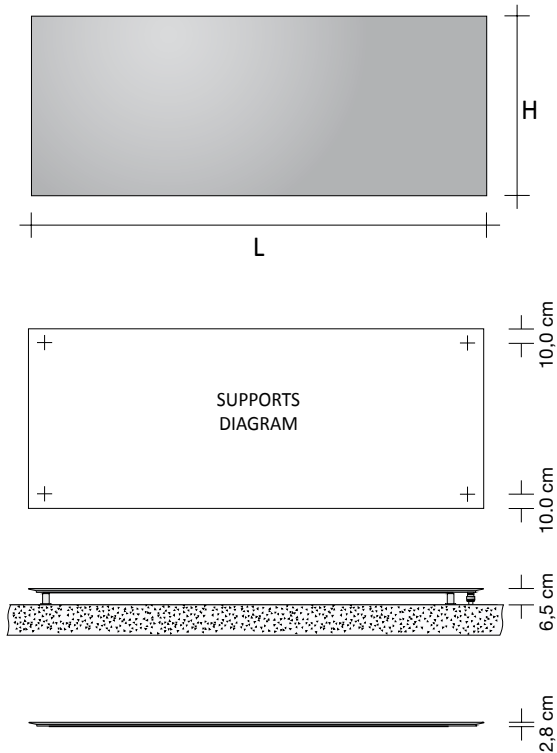

SQUARE HORIZONTAL NEW VERSION

Radiator entirely made of aluminium

HW

ORDER EXAMPLE To correctly order this model follow the example specified below:

PRODUCT SQO2#IDR200056 9010 R12
SQO2#IDR200056 Article code found in the prices table on the side
9010 Colour code to be checked in the Tubes Colour Chart
R12 Connection code that defines the type of union for copper pipes or multi-layer pipes found herein at page 276

ACCESSORIES
Cod. GVR One way Remote Valve Assembly, CHROME finish
Cod. GVRC#* One way Remote Valve Assembly, COLOUR finish*
* Specify the color code, e.g.: 9010, after checking the Tubes Colour Chart

TECHNICAL DIAGRAM