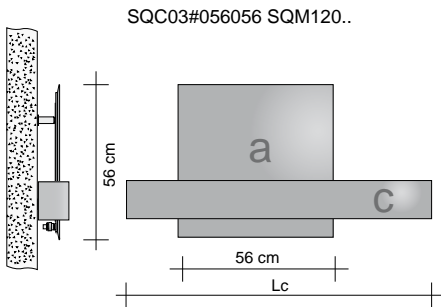

WATER VERSION

(for the ELECTRIC version request a cost estimate from our sales department)

Code	H (cm)	L (cm)	Watts ΔT 50°C	Watts ΔT 30°C	Price A and C white (€)	Price A coloured C white (€)	Price A white C coloured (€)	Price A and C coloured (€)
SQC03#056056SQM100								
a SQV2#IDR056056	56,0	56,0	373	205				
c SQM#ELE100	15,0	100,0						
SQC03#056056SQM120								
a SQV2#IDR056056	56,0	56,0	383	211				
c SQM#ELE120	15,0	120,0						
SQC03#056056SQM150								
a SQV2#IDR056056	56,0	56,0	408	224				
c SQM#ELE150	15,0	150,0