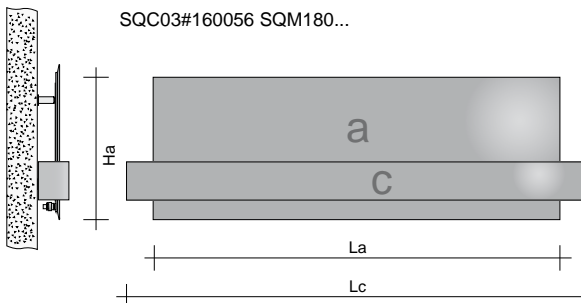

SQC03#140046SQM180								
a SQO2#IDR140046	46,0	140,0	672	370				
c SQM#ELE180	15,0	180,0						
SQC03#140056SQM180								
a SQO2#IDR140056	56,0	140,0	856	471				
c SQM#ELE180	15,0	180,0						
SQC03#140071SQM180								
a SQO2#IDR140071	71,0	140,0	1041	573				
c SQM#ELE180	15,0	180,0						
SQC03#160046SQM180								
a SQO2#IDR160046	46,0	160,0	746	410				
c SQM#ELE180	15,0	180,0						
SQC03#160056SQM180								
a SQO2#IDR160056	56,0	160,0	955	525				
c SQM#ELE180	15,0	180,0						
SQC03#160071SQM180								
a SQO2#IDR160071	71,0	160,0	1164	640				
c SQM#ELE180	15,0	180,0