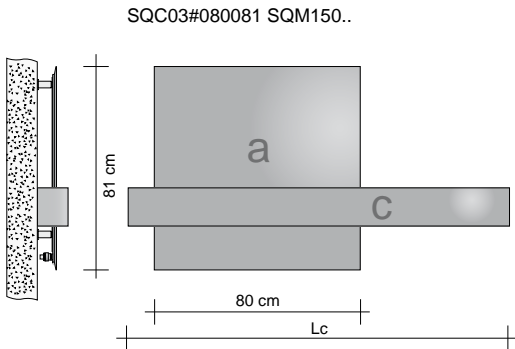

SQC03#080081SQM100								
a SQV2#IDR080081	80,0	81,0	730	402				
c SQM#ELE100	15,0	100,0						
SQC03#080081SQM120								
a SQV2#IDR080081	80,0	81,0	740	407				
c SQM#ELE120	15,0	120,0						
SQC03#080081SQM150								
a SQV2#IDR080081	80,0	81,0	765	421				
c SQM#ELE150	15,0	150,0