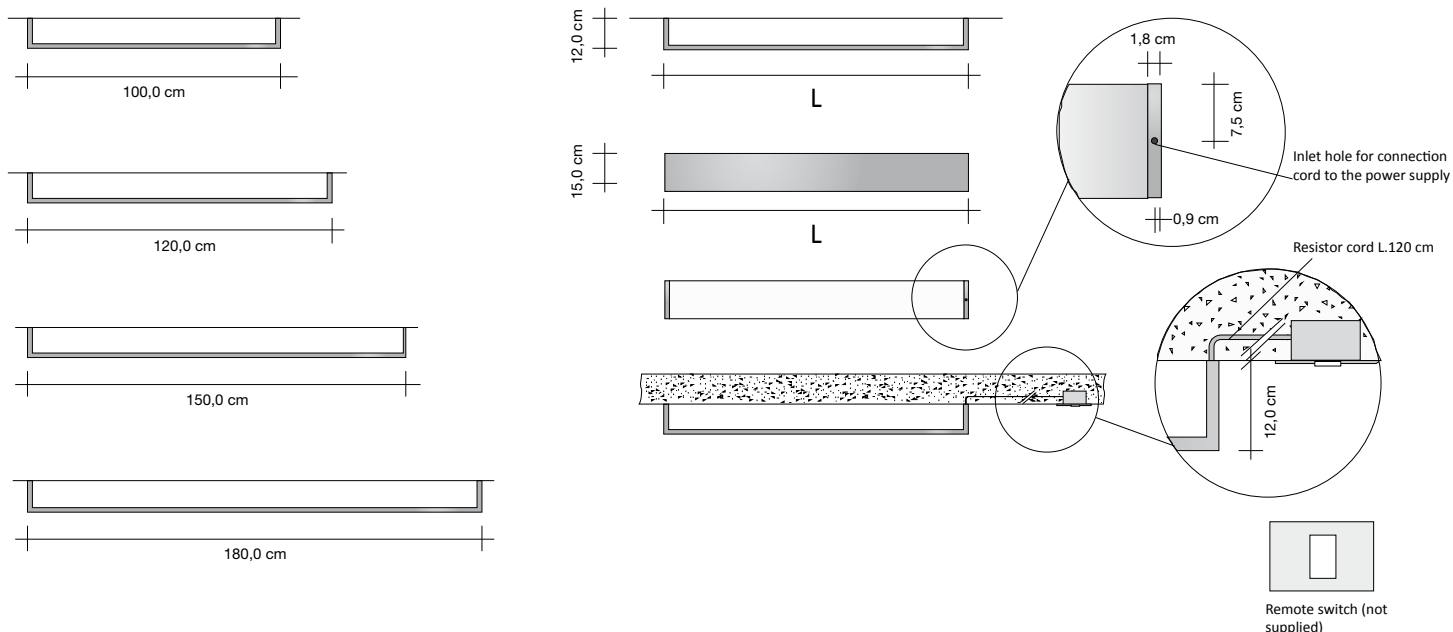

ORDER EXAMPLE To correctly order this model follow the example specified below:

PRODUCT **SQM#ELE100 015** **SQM#ELE100 015 9010**
Article code found in the prices table here below
9010 Colour code to be checked in the Tubes Colour Chart

Procedures for connections

SQUARE MANIGLIONE is connected to the electric power supply with a concealed connection, therefore a flexible ducting with max. 13 mm diameter is needed to pass through the electric wires (not supplied). The exit position of the flexible ducting is indicated in the technical diagram with the symbol “•”. To turn the electric “maniglione” on and off we recommend you install an on/off switch (not supplied). For further details see the technical chart here below.

Model	L (cm)	H (cm)	Electric resistor Watts	Category C0 RAL 9010 (€)	Category C1 (€)	Category C3 (€)
SQM#100	100,0	15,0	100			
SQM#120	120,0	15,0	115			
SQM#150	150,0	15,0	135			
SQM#180	180,0	15,0	150			

ADDITIONAL COLOUR CHARGE (see the official Tubes Colour Chart)

Additional colour charges are calculated over the Pure white price (Cat. C0), for the other categories the additional charges herein below are applicable: C1/C2 Category +20% - RAL not included in the colour chart +30%. According to samples : Request feasibility and cost estimate. Colours not available: GRGR

ELECTRIC ADJUSTERS

Electrical setting is via the use of the following thermostats that regulate the room temperature by interacting with up to max 5 radiators.

cod. ZRF007	cod. ZRF004	Code	Description	Price** (€)
		ZRF004*	Kit with WALL type room thermostat (radio frequency)	
		ZRF007*	Kit with WALL type room thermostat (radio frequency) with weekly PROGRAMMING	

** The price of the two kits mentioned above includes the wall box radiofrequency receiver that strictly must be installed.