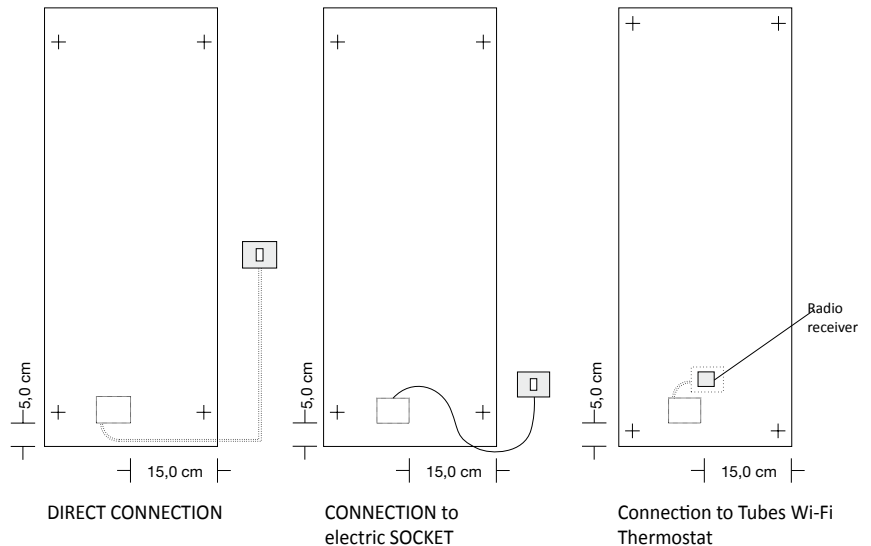

CONNECTION DIAGRAMS

ADDITIONAL COLOUR CHARGE (see the official Tubes Colour Chart)

Additional colour charges are calculated over the Pure white price (Cat. C0), for the other categories the additional charges herein below are applicable: Category C1 and C2 +15% - C3 Category +25% - RAL not included in the colour chart +30%. According to samples : Request feasibility and cost estimate. Colours not available: GRGR.

Code	L (cm)	H (cm)	Electric resistor Watts	Category C0 RAL 9010 (€)	Category C1/C2 (€)	Category C3 (€)
SQV#ELE080081	81,0	80,0	630			
SQV#ELE140056	56,0	140,0	840			
SQV#ELE140081	81,0		1260			
SQV#ELE160031	31,0	160,0	490			
SQV#ELE160056	56,0		980			
SQV#ELE180031	31,0	180,0	560			
SQV#ELE180056	56,0		1120			
SQV#ELE200031	31,0	200,0	630			
SQV#ELE200056	56,0		1260			
SQV#ELE220056	56,0	220,0	1400			
SQV#ELE240056	56,0	240,0	1540			

ELECTRIC ADJUSTERS

Electrical setting is via the use of the following thermostats that regulate the room temperature by interacting with up to max 5 radiators.

cod. ZRF007	cod. ZRF004	Code	Description	Price** (€)
		ZRF004*	Kit with WALL type room thermostat (radio frequency)	
		ZRF007*	Kit with WALL type room thermostat (radio frequency) with weekly PROGRAMMING	

** The price of the two kits mentioned above includes the wall box radiofrequency receiver that strictly must be installed.