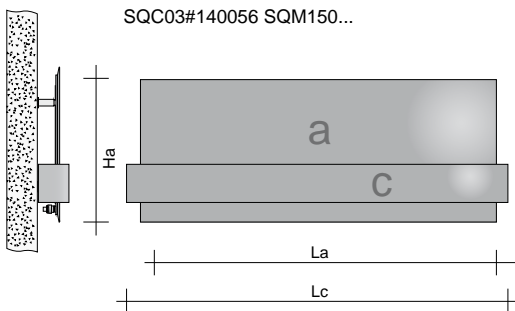

SQC03#140046SQM150								
a SQO2#IDR140046	46,0	140,0	647	356				
c SQM#ELE150	15,0	150,0						
SQC03#140056SQM150								
a SQO2#IDR140056	56,0	140,0	831	457				
c SQM#ELE150	15,0	150,0						
SQC03#140071SQM150								
a SQO2#IDR140071	71,0	140,0	1016	559				
c SQM#ELE150	15,0	150,0