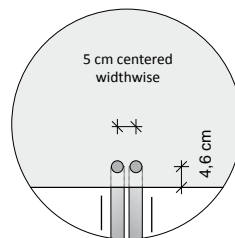

Square COMPOSITION **02**

Connection of radiator to the Remote Valve Assembly (GVR)

The SQUARE model is connected to the heating system via the remote connection GVR (Remote Valve Assembly) supplied as an accessory, whereas the "maniglione" is always and only Electric.

REMOTE VALVE ASSEMBLY

Valve and Lockshield assembly for remote connection (GVR), can be installed up to a maximum distance of 6 metres from the radiator.

Connection of Remote Valve Assembly (GVR) to water system

	Code	Description	Finishes	Price (€)
	GVR#	RECESSED valve and lockshield assembly for remote connection	CHROME	
	GVRC#	RECESSED valve and lockshield assembly for remote connection	COLOUR	

For the GVRC code you must specify the colour required
Colours not available: GRRCR