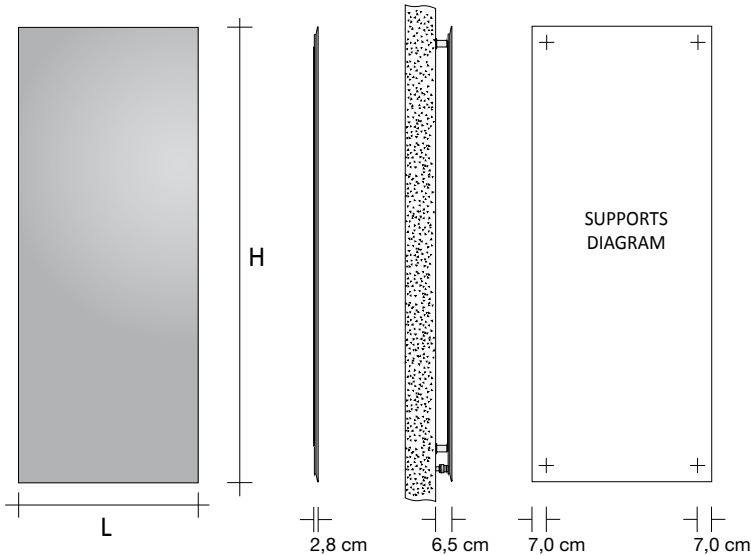

SQUARE VERTICAL NEW VERSION

Radiator entirely made of aluminium

HW

ORDER EXAMPLE To correctly order this model follow the example specified below:

PRODUCT SQV2#IDR200056 9010 R12
SQV2#IDR200056 Article code found in the prices table on the side
9010 Colour code to be checked in the Tubes Colour Chart
R12 Connection code that defines the type of union for copper pipes or multi-layer pipes found herein at page 276

ACCESSORIES
Cod. GVR One way Remote Valve Assembly, CHROME finish
Cod. GVRC#* One way Remote Valve Assembly, COLOUR finish*
* Specify the color code, e.g.: 9010, after checking the Tubes Colour Chart

TECHNICAL DIAGRAM