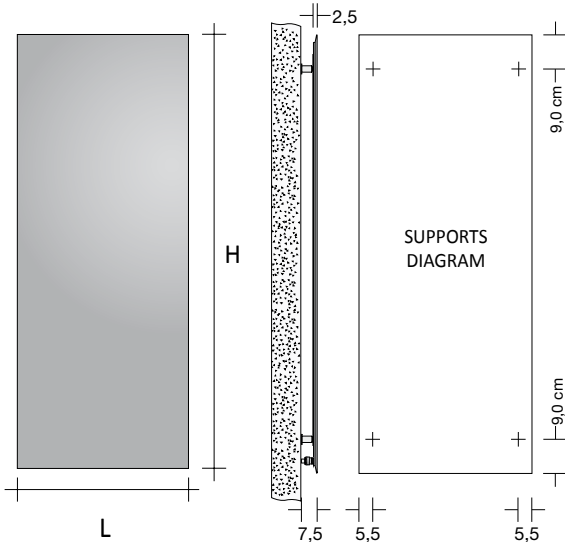

ORDER EXAMPLE To correctly order this model follow the example specified below:

PRODUCT

SQV#ELE200056
9010

SQV#ELE200056 9010

Article code found in the prices table here below
Colour code to be checked in the Tubes Colour Chart

ACCESSORIES

ZRF004
ZRF007

Kit with WALL type room thermostat (radio frequency)

Kit with WALL type room thermostat (radio frequency) with weekly PROGRAMMING

TECHNICAL DIAGRAM