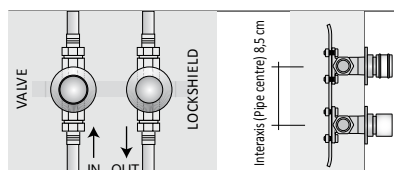

PACKING

The cardboard packing box is included in the price of sale of the products, and it contains the complete wall fixing kit.

Model	Thermal yield Watts ΔT 50°C	Thermal yield Watts ΔT 30°C	H (cm)	L (cm)	HYDRAULIC VERSION (€)	Water Content (l)
SQV2#IDR056056	294	161	56,0	56,0		0,38
SQV2#IDR071071	519	258	71,0	71,0		0,57
SQV2#IDR080071	559	289	80,0	71,0		0,63
SQV2#IDR080081	670	347		81,0		0,75
SQV2#IDR140046	552	280	140,0	46,0		0,60
SQV2#IDR140056	736	373		56,0		0,80
SQV2#IDR140071	921	467		71,0		1,00
SQV2#IDR140081	1105	560		81,0		1,20
SQV2#IDR160031	418	212	160,0	31,0		0,50
SQV2#IDR160046	626	318		46,0		0,75
SQV2#IDR160056	835	424		56,0		1,00
SQV2#IDR160071	1044	530		71,0		1,25
SQV2#IDR160081	1253	636		81,0		1,50
SQV2#IDR180031	468	238	180,0	31,0		0,60
SQV2#IDR180046	702	357		46,0		0,90
SQV2#IDR180056	936	476		56,0		1,20
SQV2#IDR180071	1170	595		71,0		1,50
SQV2#IDR180081	1404	714		81,0		1,80
SQV2#IDR200031	520	265	200,0	31,0		0,67
SQV2#IDR200046	779	398		46,0		1,00
SQV2#IDR200056	1039	531		56,0		1,33
SQV2#IDR200071	1299	664		71,0		1,67
SQV2#IDR200081	1559	796		81,0		2,00
SQV2#IDR220046	859	440	220,0	46,0		1,10
SQV2#IDR220056	1145	587		56,0		1,47
SQV2#IDR220071	1431	734		71,0		1,84
SQV2#IDR240046	940	484	240,0	46,0		1,20
SQV2#IDR240056	1253	645		56,0		1,60
SQV2#IDR240071	1567	806		71,0		2,00

REMOTE VALVE ASSEMBLY

Valve and Lockshield assembly for remote connection (GVR), can be installed up to a maximum distance of 6 metres from the radiator.

Connection of Remote Valve Assembly (GVR) to water system