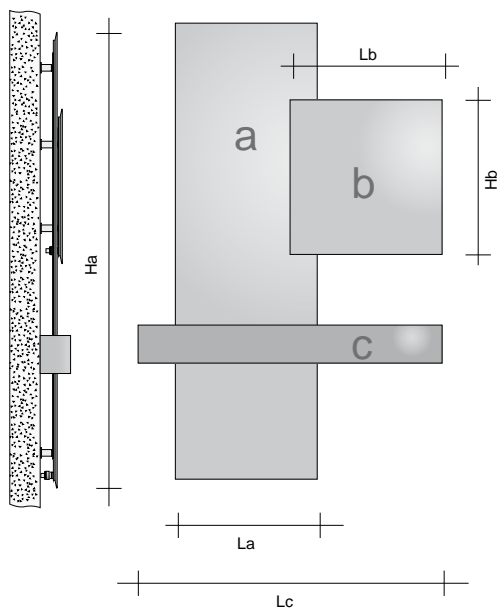

WATER VERSION

(for the ELECTRIC version request a cost estimate from our sales department)

NOTES

The Maniglione «C» is always and only Electric

Code	H (cm)	L (cm)	Watts ΔT 50°C	Watts ΔT 30°C	Price A and B white (€)	Price A coloured B white (€)	Price A white B coloured (€)	Price A and B co- loured (€)
SQC02#200046056056SQM100								
a SQV2#IDR200046	200,0	46,0	1152	634				
b SQV2#IDR056056	56,0	56,0						
c SQM#ELE100	15,0	100,0						
SQC02#200046056056SQM120								
a SQV2#IDR200046	200,0	46,0	1162	639				
b SQV2#IDR056056	56,0	56,0						
c SQM#ELE120	15,0	120,0						
SQC02#200046056056SQM150								
a SQV2#IDR200046	200,0	46,0	1187	653				
b SQV2#IDR056056	56,0	56,0						
c SQM#ELE150	15,0	150,0						
SQC02#200056056056SQM120								
a SQV2#IDR200056	200,0	56,0	1422	782				
b SQV2#IDR056056	56,0	56,0						
c SQM#ELE120	15,0	120,0						
SQC02#200056056056SQM150								
a SQV2#IDR200056	200,0	56,0	1447	796				
b SQV2#IDR056056	56,0	56,0						
c SQM#ELE150	15,0	150,0						
SQC02#180046056056SQM100								
a SQV2#IDR180046	180,0	46,0	1075	591				
b SQV2#IDR056056	56,0	56,0						
c SQM#ELE100	15,0	100,0						
SQC02#180046056056SQM120								
a SQV2#IDR180046	180,0	46,0	1085	597				
b SQV2#IDR056056	56,0	56,0						
c SQM#ELE120	15,0	120,0						
SQC02#180046056056SQM150								
a SQV2#IDR180046	180,0	46,0	1110	611				
b SQV2#IDR056056	56,0	56,0						
c SQM#ELE150	15,0	150,0						
SQC02#180056056056SQM120								
a SQV2#IDR180056	180,0	56,0	1319	725				
b SQV2#IDR056056	56,0	56,0						
c SQM#ELE120	15,0	120,0						
SQC02#180056056056SQM150								
a SQV2#IDR180056	180,0	56,0	1344	739				
b SQV2#IDR056056	56,0	56,0						
c SQM#ELE150	15,0	150,0						
SQC02#180056056056SQM180								
a SQV2#IDR180056	180,0	56,0	1369	753				
b SQV2#IDR056056	56,0	56,0						
c SQM#ELE180	15,0	180,0						
SQC02#160046056056SQM100								
a SQV2#IDR160046	160,0	46,0	999	549				
b SQV2#IDR056056	56,0	56,0						
c SQM#ELE100	15,0	100,0						
SQC02#160046056056SQM120								
a SQV2#IDR160046	160,0	46,0	1009	555				
b SQV2#IDR056056	56,0	56,0						
c SQM#ELE120	15,0	120,0						
SQC02#160046056056SQM150								
a SQV2#IDR160046	160,0	46,0	1034	569				
b SQV2#IDR056056	56,0	56,0						
c SQM#ELE150	15,0	150,0						
SQC02#160056056056SQM120								
a SQV2#IDR160056	160,0	56,0	1218	670				
b SQV2#IDR056056	56,0	56,0						
c SQM#ELE120	15,0	120,0						
SQC02#160056056056SQM150								
a SQV2#IDR160056	160,0	56,0	1243	684				
b SQV2#IDR056056	56,0	56,0						
c SQM#ELE150	15,0	150,0