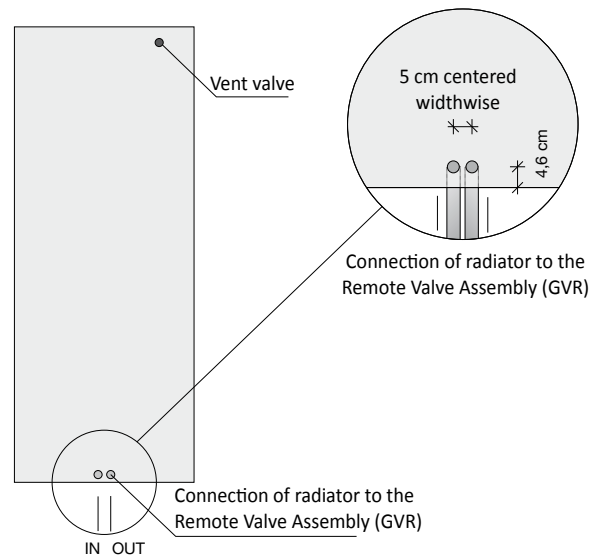

SQUARE VERTICAL NEW VERSION

Radiator entirely made of aluminium

HW

ORDER EXAMPLE To correctly order this model follow the example specified below:

PRODUCT SQV2#IDR200056 9010 R12
SQV2#IDR200056 Article code found in the prices table on the side
9010 Colour code to be checked in the Tubes Colour Chart
R12 Connection code that defines the type of union for copper pipes or multi-layer pipes found herein at page 276

CONNECTORS

The SQUARE model is connected to the heating system with remote connection GVR (Remote Valve Assembly) supplied as an accessory.

ADDITIONAL COLOUR CHARGE (see the official Tubes Colour Chart)

REMOTE VALVE ASSEMBLY

Valve and Lockshield assembly for remote connection (GVR), can be installed up to a maximum distance of 6 metres from the radiator.

Connection of Remote Valve Assembly (GVR) to water system