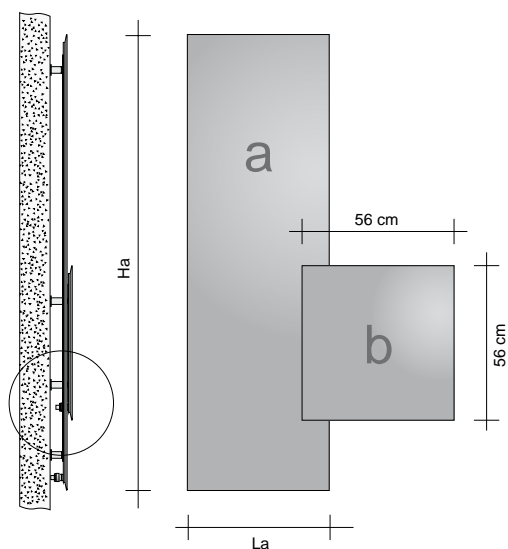

Code	H (cm)	L (cm)	Watts ΔT 50°C	Watts ΔT 30°C	Price A and B white (€)	Price A coloured B white (€)	Price A white B coloured (€)	Price A and B coloured (€)
SQC01#200056056056								
a SQV2#IDR200056	200,0	56,0	1352	744				
b SQV2#IDR056056	56,0	56,0						
SQC01#200046056056								
a SQV2#IDR200046	200,0	46,0	1092	601				
b SQV2#IDR056056	56,0	56,0						
SQC01#180056056056								
a SQV2#IDR180056	180,0	56,0	1249	687				
b SQV2#IDR056056	56,0	56,0						
SQC01#180046056056								
a SQV2#IDR180046	180,0	46,0	1015	558				
b SQV2#IDR056056	56,0	56,0						
SQC01#160056056056								
a SQV2#IDR160056	160,0	56,0	1148	631				
b SQV2#IDR056056	56,0	56,0						
SQC01#160046056056								
a SQV2#IDR160046	160,0	46,0	939	516				
b SQV2#IDR056056	56,0	56,0						