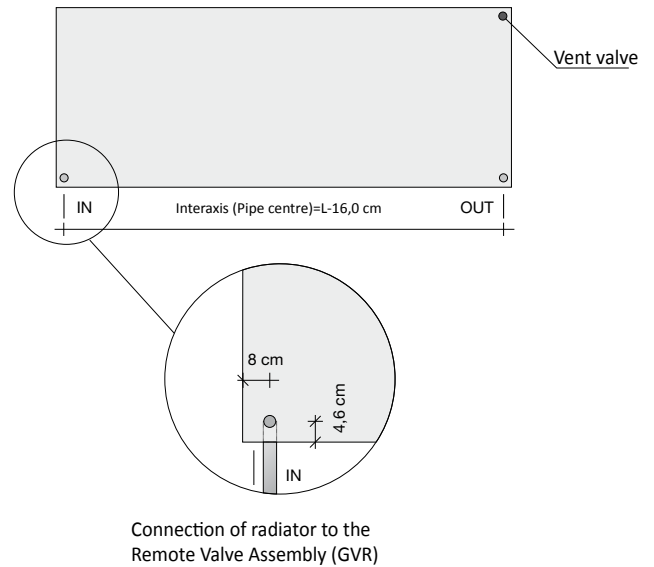

CONNECTORS

The SQUARE model is connected to the heating system with remote connection GVR (Remote Valve Assembly) supplied as an accessory.

ADDITIONAL COLOUR CHARGE (see the official Tubes Colour Chart)

Additional colour charges are calculated over the Pure white price (Cat. C0), for the other categories the additional charges herein below are applicable: Category C1 and C2 +15% - C3 Category +25% - RAL not included in the colour chart +30%. According to samples : Request feasibility and cost estimate. Colours not available: GRGR.

PACKING

The cardboard packing box is included in the price of sale of the products, and it contains the complete wall fixing kit.