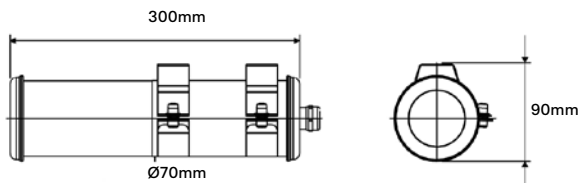

Usage drawing :

Photometrie :

Flux : 280lm

Characteristics

CLI - 220V - 1 x E27 matt LED 4W dimmable
2700K
Diameter : 70mm
Length : 300mm
Weight : 0,8 kg
Installation : Wall

Protection sign : IP68
Equipped with cable and cable plate kit
Cable : 0,5m
Design : Sammode