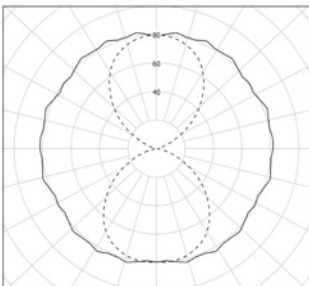

Usage drawing :

Photometrie :

Flux : 280lm

Characteristics

CLI - 220V - 1 x E27 matt LED 4W dimmable
2700K
Diameter : 70mm
Length : 300mm
Weight : 0,8 kg
Installation : Wall

Protection sign : IP68
Equipped with cable and cable plate kit
Cable : 0,5m
Design : Sammode