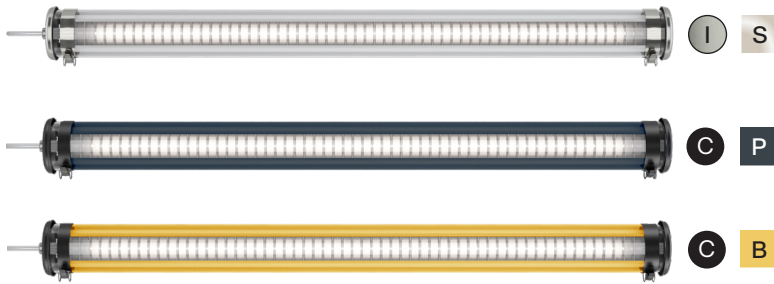

Look no further! Equally at home as a suspended light or a ceiling-mounted lamp, this LED luminaire is perfect for the workplace, where it illuminates desks and kitchen work surfaces with an intense and targeted light output. Its low-luminance louvres eliminate glare to deliver exceptional visual comfort for working environments. Brueghel is available in two versions: all stainless steel with a silver reflector or black lacquered with a softly coloured reflector in petrol or brass... the choice is yours. The dimmable version offers a multitude of different moods to light up your living spaces. This luminaire is also perfect for lighting public areas, hallways or corridors.

Protection sign : IP68
 Equipped with cable and cable plate kit
 Suspension ropes : 2 x 3m included
 Cable : 3m
 Design : Sammode

Finishes

● Stainless steel 316 L

Colors :

● Coal

Reflectors :

■ Silver

■ Brass

■ Petrol

Materials

End caps & fixing straps : Stainless steel 316 L or stainless steel 316L laquered
 Body : Borosilicate glass
 Reflector : Anodised aluminium
 Braided tinned copper cable
 Gaskets : EPDM

Options

* Dimmable by smartphone via casambi app or by traditional ON-OFF switch

Usage drawings :

Photometrie :

Flux : 2100lm (1000mm)
 2800lm (1300mm)

Made
in
France

GUARANTEE
5
YEARS

LED