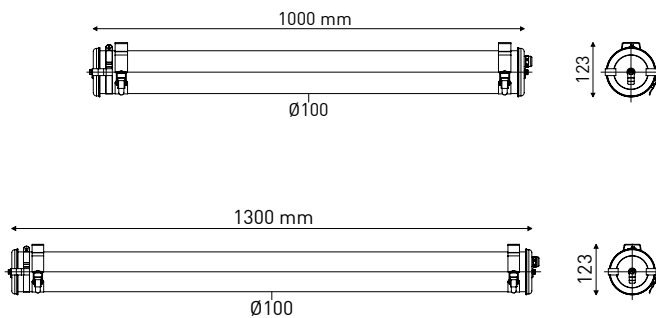

Characteristics

CLI - 220V - LED module 18W (1000mm) ou 23W (1300mm) 2700K, CRI > 90
Diameter : 100mm
Length : 1000mm ou 1300mm
Weight : 4,4kg (1000mm) ou 5,3kg (1300mm)
Installation : Ceiling / Pendant

Protection sign : IP68
Equipped with cable and cable plate kit
Suspension ropes : 2 x 3m included
Cable : 3m
Design : Sammode

Finishes

● Stainless steel 316 L

Colors :

● Coal

Reflectors :

■ Silver

■ Brass

■ Petrol

Materials

End caps & fixing straps : Stainless steel 316 L or stainless steel 316L laquered
Body : Borosilicate glass
Reflector : Anodised aluminium
Braided tinned copper cable
Gaskets : EPDM

Options

* Dimmable by smartphone via casambi app or by traditional ON-OFF switch