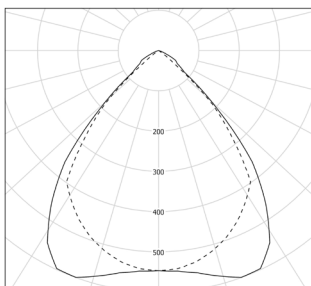

Options

* Dimmable by smartphone via casambi app or by traditional ON-OFF switch

Usage drawings :

Photometrie :

Flux : 2100lm (1000mm)
 2800lm (1300mm)

Made
in
France

GUARANTEE
5
YEARS

LED