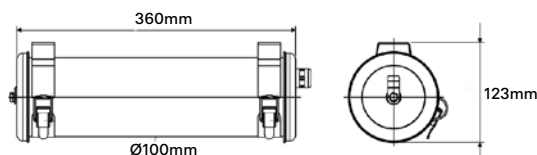

The soft edges and light output of this industrial-style luminaire make it perfect for interiors. Whether in a children's bedroom, on a patio wall or outside a restaurant, this wall lamp delivers a delicate and all-enveloping 360° wash of light. This luminaire is supplied ready to install, fully equipped with its cable, light source and wall cable plate. All our luminaires are manufactured, assembled and packaged at our Châtillon-sur-Saône factory plant in the Vosges region of France.

Usage drawings :

Photometrie :

Flux : 180lm

Characteristics

CLI - 220V - 1 x E27 matt LED 8W (included)
 dimmable 2700K
 Diameter : 100mm
 Length : 360mm
 Weight : 1,5kg
 Installation : Wall

Protection sign : IP68
 Equipped with cable and cable plate kit
 Cable : 0,5m
 Design : Dominique Perrault & Gaëlle Lauriot-Prévost