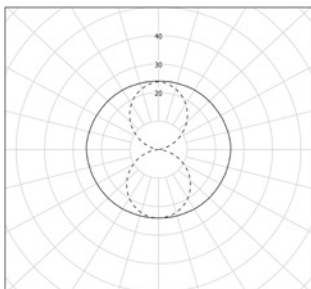

Usage drawings :

Photometrie :

Flux : 180lm

Characteristics

CLI - 220V - 1 x E27 matt LED 8W (included)
 dimmable 2700K
 Diameter : 100mm
 Length : 360mm
 Weight : 1,5kg
 Installation : Wall

Protection sign : IP68
 Equipped with cable and cable plate kit
 Cable : 0,5m
 Design : Dominique Perrault & Gaëlle Lauriot-Prévost