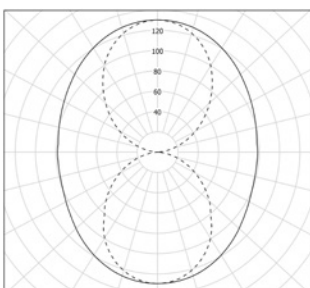

Gaskets : EPDM

Options

 Dimmable by smartphone via casambi app or by traditional ON-OFF switch

Usage drawings :

Photometrie :

Flux : 1600lm (1300mm)
 2000lm (1600mm)

References - 1300mm 47W

Finishes	Code
Stainless steel	KYHN 3212 L
Stainless steel	KYHN 7212 L DIM

References - 1600mm 57W

Finishes	Code
Stainless steel	KYHN 4212 L
Stainless steel	KYHN 8212 L DIM
