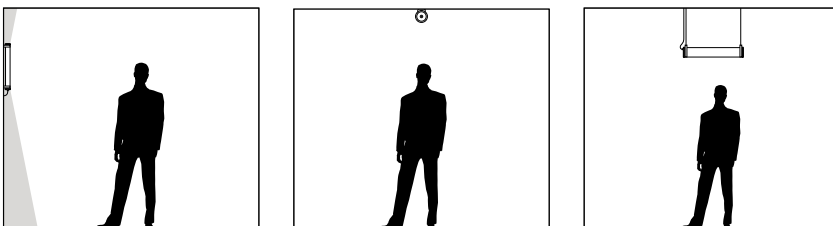

Characteristics

CLI - 220V - LED module 47W (1300mm) or 57W (1600mm) 2700K
Diameter : 133mm
Length : 1300mm or 1600mm
Weight : 5,8kg (1300mm) or 7,2kg (1600mm)
Installation : Wall / Ceiling / Pendant

Protection sign : IP68
Equipped with cable and cable plate kit
Suspension ropes : 2 x 3m included
Cable : 3m
Design : Dominique Perrault & Gaëlle Lauriot-Prévost

Finish

Stainless steel

Materials

Ends caps & fixing straps : Stainless steel 316L
Body : Coextruded PMMA/PO
Louvre : Stainless steel
Braided tinned copper cable

Gaskets : EPDM

Options

Dimmable by smartphone via casambi app or by traditional ON-OFF switch

Usage drawings :