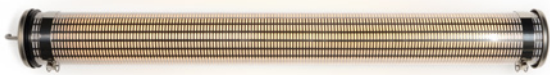

This imposing, yet delicate, suspended light fitting delivers 360° of mood lighting. The all-enveloping quality of its light output is simultaneously comfortable, intimate and welcoming. Available in two lengths, it adapts to your space, where it can be suspended above your dining table, or equally mounted on your pergola. This luminaire is supplied ready to install, fully equipped with its cable, light source and wall cable plate. All our luminaires are manufactured, assembled and packaged at our Châtillon-sur-Saône factory plant in the Vosges region of France.

Characteristics

CLI - 220V - LED module 47W (1300mm) or 57W (1600mm) 2700K
 Diameter : 133mm
 Length : 1300mm or 1600mm
 Weight : 5,8kg (1300mm) or 7,2kg (1600mm)
 Installation : Wall / Ceiling / Pendant

Protection sign : IP68
 Equipped with cable and cable plate kit
 Suspension ropes : 2 x 3m included
 Cable : 3m
 Design : Dominique Perrault & Gaëlle Lauriot-Prévost

Finish

 Stainless steel

Materials

Ends caps & fixing straps : Stainless steel 316L
 Body : Coextruded PMMA/PO
 Louvre : Stainless steel
 Braided tinned copper cable

Gaskets : EPDM

Options

 Dimmable by smartphone via casambi app or by traditional ON-OFF switch

Usage drawings :

Photometrie :

Flux : 1600lm (1300mm)
 2000lm (1600mm)

References - 1300mm 47W

Finishes	Code
Stainless steel	KYHN 3212 L
Stainless steel	KYHN 7212 L DIM