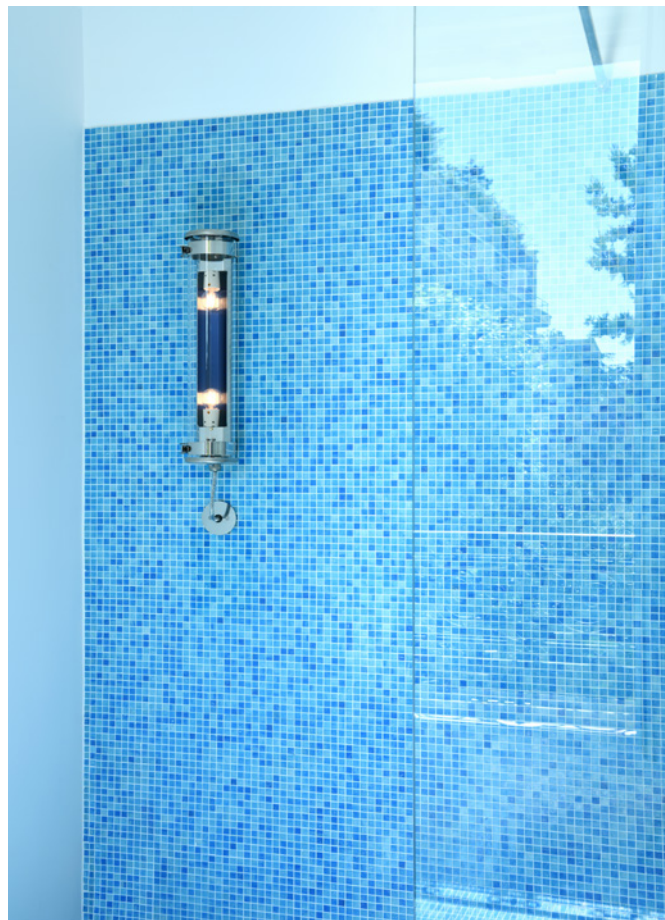

MUSSET

Data sheet

This essential and timeless luminaire is full of characterful charm. Suspended by fine steel wires, it delivers its full potential with a lightness of spirit and real sophistication. Wall-mounted, the glass body reveals its rear reflector and two attractive filament LED bulbs. Offered in three finishes, Musset brings warmth and harmony to your bathroom and even your garden, in all three of its golden, coppery and silvery finishes.

This luminaire is supplied ready to install, fully equipped with its cable, light source and wall cable plate. All our luminaires are manufactured, assembled and packaged at our Châtillon-sur-Saône factory plant in the Vosges region of France.

MUSSET

Data sheet

Characteristics

CL I - 220 V - 2 x E14 matt LED 4W (included)
dimable 2700 K
Diameter : 100 mm
Length : 520 mm
Weight : 1,7 Kg
Installation : Wall / Ceiling / Pendant

Protection sign : IP 68
Equipped with cable and cable plate kit
Suspension ropes : 2 x 3m included
Cable : 3m
Design : Sammode

Finishes

Reflectors :

- Silver
- Gold
- Copper
- Brass
- Petrol

Materials

End caps & fixing straps : Stainless steel 316L
Body : Borosilicate glass
Reflector : Anodised aluminium
Braided tinned copper cable