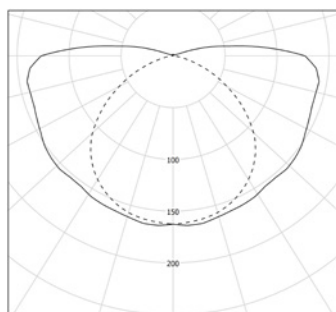

Flux : 500lm / 400lm
Brass / Petrol

Made
in
France