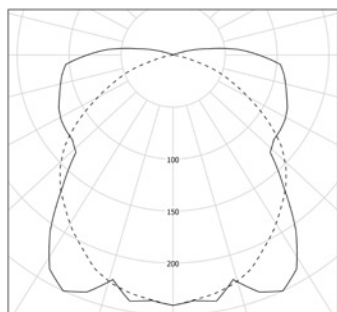

Photometries :

Flux : 550lm / 500lm / 500lm
Silver / Gold / Copper