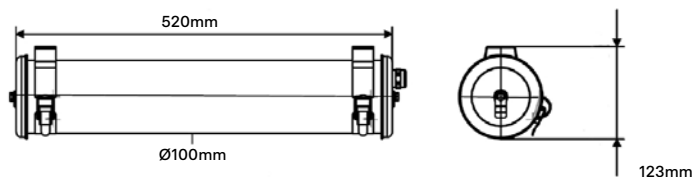

MUSSET

Data sheet

Characteristics

CL I - 220 V - 2 x E14 matt LED 4W (included)
dimable 2700 K
Diameter : 100 mm
Length : 520 mm
Weight : 1,7 Kg
Installation : Wall / Ceiling / Pendant

Protection sign : IP 68
Equipped with cable and cable plate kit
Suspension ropes : 2 x 3m included
Cable : 3m
Design : Sammode