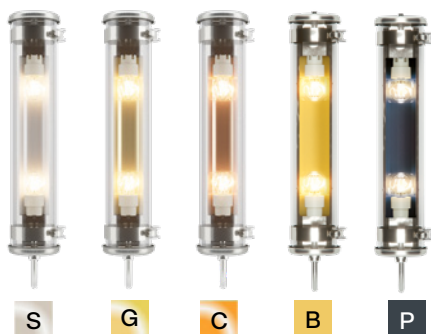

MUSSET

Data sheet

This essential and timeless luminaire is full of characterful charm. Suspended by fine steel wires, it delivers its full potential with a lightness of spirit and real sophistication. Wall-mounted, the glass body reveals its rear reflector and two attractive filament LED bulbs. Offered in three finishes, Musset brings warmth and harmony to your bathroom and even your garden, in all three of its golden, coppery and silvery finishes.

MUSSET

Data sheet

Characteristics

CL I - 220 V - 2 x E14 matt LED 4W (included)
dimable 2700 K
Diameter : 100 mm
Length : 520 mm
Weight : 1,7 Kg
Installation : Wall / Ceiling / Pendant

Protection sign : IP 68
Equipped with cable and cable plate kit
Suspension ropes : 2 x 3m included
Cable : 3m
Design : Sammode

Finishes

Reflectors :

- Silver
- Gold
- Copper
- Brass
- Petrol

Materials

End caps & fixing straps : Stainless steel 316L
Body : Borosilicate glass
Reflector : Anodised aluminium
Braided tinned copper cable

Gaskets : EPDM

Options

Dimmable by smartphone via Casambi app or by traditional ON-OFF switch

Usage drawings :

Photometries :

Flux : 550lm / 500lm / 500lm
Silver / Gold / Copper

Flux : 500lm / 400lm
Brass / Petrol