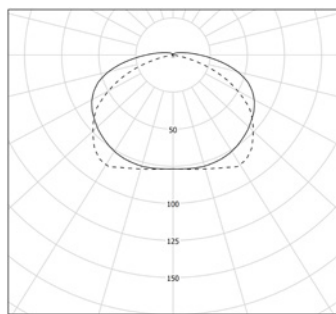

## Characteristics

CL I - 220 V - 2 x E27 matt LED 4W (included)  
dimable 2700 K  
Diameter : 133 mm  
Length : 680 mm  
Weight : 5 Kg  
Installation : Wall / Ceiling / Pendant

Protection sign : IP 68  
Equipped with cable and cable plate kit  
Suspension ropes : 2 x 3m included  
Cable : 3m  
Design : Sammode

## Options

 Dimmable by smartphone via Casambi app or by traditional ON-OFF switch

Usage drawings :

Photometries :

Flux : 350lm / 300lm / 300lm  
Silver / Gold / Copper

Flux : 300lm / 250lm  
Brass / Petrol