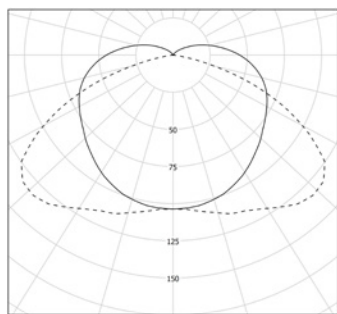

Flux : 350lm / 300lm / 300lm
Silver / Gold / Copper