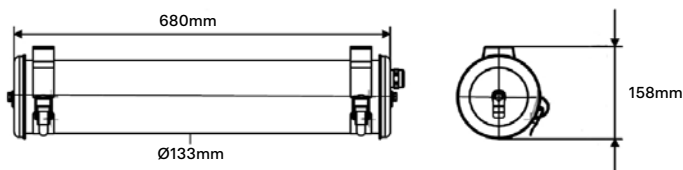

## Characteristics

CL I - 220 V - 2 x E27 matt LED 4W (included)  
dimable 2700 K  
Diameter : 133 mm  
Length : 680 mm  
Weight : 5 Kg  
Installation : Wall / Ceiling / Pendant

Protection sign : IP 68  
Equipped with cable and cable plate kit  
Suspension ropes : 2 x 3m included  
Cable : 3m  
Design : Sammode